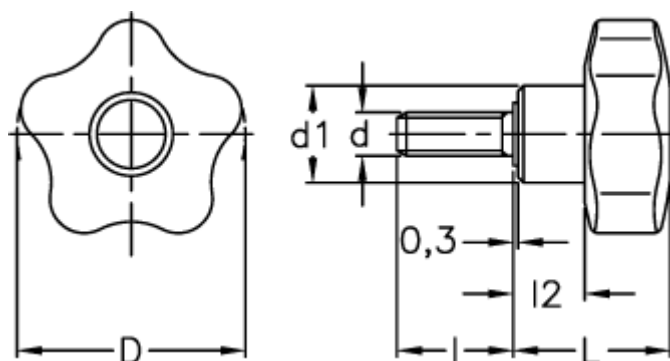

Data Sheet

Article number: 23020698234

Description: E+G Lobe knob
VCT.25 p-M5x20-C4, yellow cap

Measures

D	= 25
d1	= 13
d 6g	= M5
l	= 20
L	= 19.0
l2	= 8